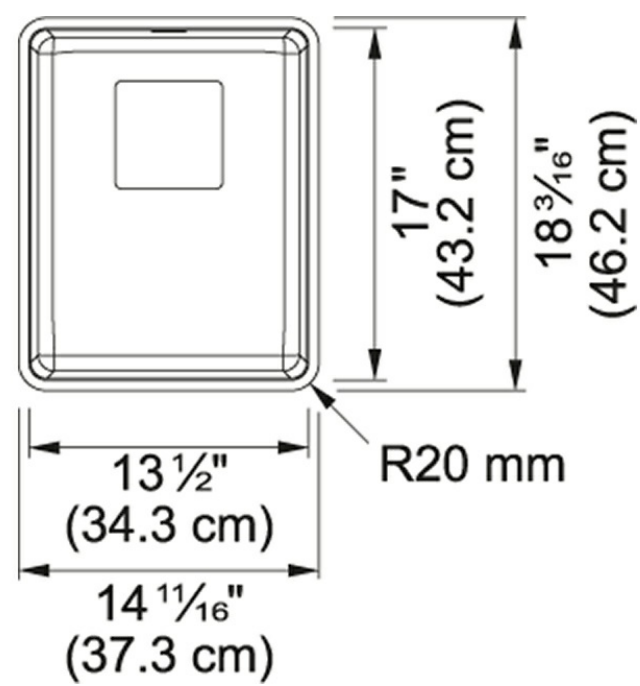

Product Picture

Technical Drawing

Product Dimensions

Length overall	18 3/16"
Width overall	14 11/16"
Depth Overall	8"
Length of large bowl	17"
Width of large bowl	13 1/2"
Minimum Cabinet Size	18"

General Information

Cut-Out Template	Yes
Where to buy	Showroom

Article Numbers

FUN#	122.0491.561
US Part Number	PTX110-14